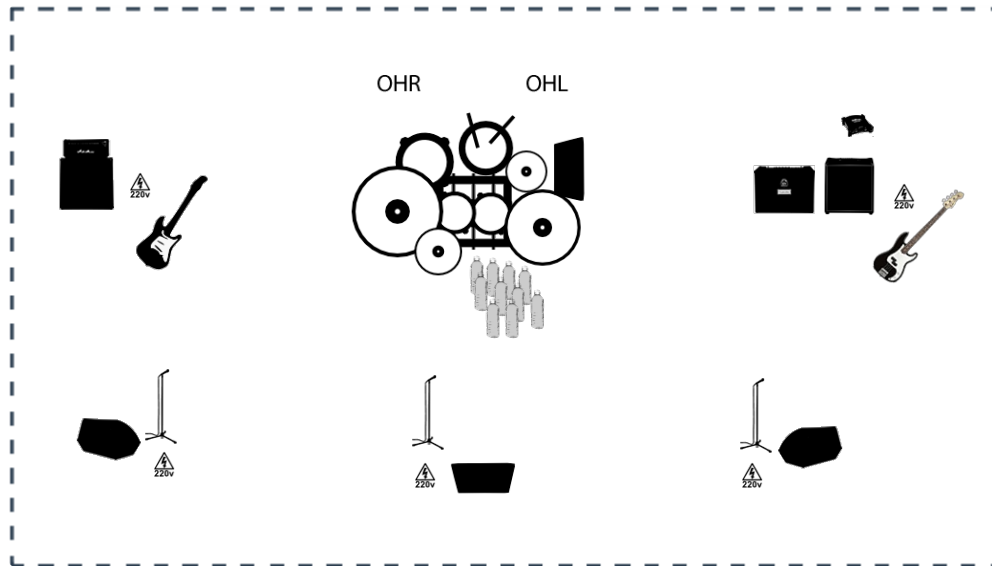

CHERRYBEATS

Planning to organize a show? [Click here](#) for a quick quotation based on your tech rider.

Channels List

#	Instrument	Microphone	Effects (optional)	Artista	Comments
#1	Vocals	Shure SM58	Multi Effect	Luke	
#2	Vocals	Shure SM58		Michi	
#3	Vocals	Shure SM58		René	
#4	Electric guitar	Phono	Multi Effect	Michi	
#5	Amplifier (head + cabinet)	Shure SM57		Michi	
#6	Bass	Phono	Octaver, Big Muff, Micro POG	René	
#7	Amplifier (Bass)	DI - Línea		René	
#8	Amplifier (small)	Shure SM57		René	Orange Git.Amp und Box ist an Bass gekoppelt.
#9	Bass Drum	AKG D112		Jay	
#10	Snare Drum	Shure SM57		Jay	
#11	Tom	Sennheiser E604		Jay	
#12	Tom	Sennheiser E604		Jay	
#13	Floor tom	Shure SM57		Jay	
#14	Hi-hat	Shure SM57		Jay	
#15	OHL	AKG C414		Jay	
#16	OHR	AKG C414		Jay	

#	Instrument	Microphone	Effects (optional)	Artista	Comments
#17	Ride	AKG C414		Jay	
#18	Crash	AKG C414		Jay	
#19	Splash	AKG C414		Jay	

Monitor Fill

Monitor R / Michi

#	Instrument	Microphone	Artista	Comments
#8	Amplifier (small)	Shure SM57	René	Orange Git.Amp und Box ist an Bass gekoppelt.
#9	Bass Drum	AKG D112	Jay	
#10	Snare Drum	Shure SM57	Jay	
#14	Hi-hat	Shure SM57	Jay	
#11	Tom	Sennheiser E604	Jay	
#12	Tom	Sennheiser E604	Jay	
#13	Floor tom	Shure SM57	Jay	
#17	Ride	AKG C414	Jay	
#18	Crash	AKG C414	Jay	
#19	Splash	AKG C414	Jay	
#5	Amplifier (head + cabinet)	Shure SM57	Michi	
#7	Amplifier (Bass)	DI - Línea	René	
#2	Vocals	Shure SM58	Michi	
#1	Vocals	Shure SM58	Luke	
#3	Vocals	Shure SM58	René	

Monitor / Jay

#	Instrument	Microphone	Artista	Comments
#8	Amplifier (small)	Shure SM57	René	Orange Git.Amp und Box ist an Bass gekoppelt.
#5	Amplifier (head + cabinet)	Shure SM57	Michi	
#7	Amplifier (Bass)	DI - Línea	René	
#2	Vocals	Shure SM58	Michi	
#1	Vocals	Shure SM58	Luke	
#3	Vocals	Shure SM58	René	