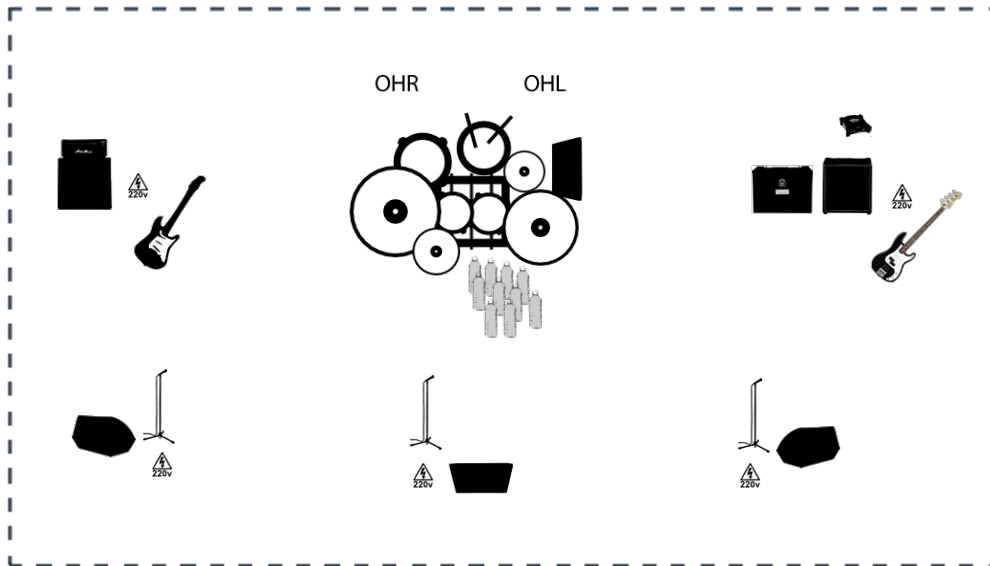

CHERRYBEATS

Planning to organize a show? [Click here](#) for a quick quotation based on your tech rider.

Channels List

#	Instrument	Microphone	Effects (optional)	Artista	Comments
#1	Vocals	Shure SM58	Multi Effect	Luke	
#2	Vocals	Shure SM58		Tom	
#3	Vocals	Shure SM58		René	
#4	Electric guitar	Phono	Multi Effect	Tom	
#5	Amplifier (head + cabinet)	Shure SM57		Tom	
#6	Bass	Phono	Octaver, Big Muff, Micro POG	René	
#7	Amplifier (Bass)	DI - Línea		René	
#8	Amplifier (small)	Shure SM57		René	Orange Git.Amp und Box ist an Bass gekoppelt.
#9	Bass Drum	AKG D112		Jay	
#10	Snare Drum	Shure SM57		Jay	
#11	Tom	Sennheiser E604		Jay	
#12	Tom	Sennheiser E604		Jay	
#13	Floor tom	Shure SM57		Jay	
#14	Hi-hat	Shure SM57		Jay	
#15	OHL	AKG C414		Jay	
#16	OHR	AKG C414		Jay	

#17	Ride	AKG C414		Jay	
#18	Crash	AKG C414	Effects (optional)	Jay	
#19	Splash	AKG C414		Jay	

Monitor Fill

Monitor R / Tom

#	Instrument	Microphone	Artista	Comments
#1	Vocals	Shure SM58	Luke	
#2	Vocals	Shure SM58	Tom	
#3	Vocals	Shure SM58	René	
#5	Amplifier (head + cabinet)	Shure SM57	Tom	
#7	Amplifier (Bass)	DI - Línea	René	
#8	Amplifier (small)	Shure SM57	René	Orange Git.Amp und Box ist an Bass gekoppelt.
#9	Bass Drum	AKG D112	Jay	
#10	Snare Drum	Shure SM57	Jay	
#11	Tom	Sennheiser E604	Jay	
#12	Tom	Sennheiser E604	Jay	
#13	Floor tom	Shure SM57	Jay	
#14	Hi-hat	Shure SM57	Jay	
#17	Ride	AKG C414	Jay	
#18	Crash	AKG C414	Jay	
#19	Splash	AKG C414	Jay	

Monitor / Jay

#	Instrument	Microphone	Artista	Comments
#8	Amplifier (small)	Shure SM57	René	Orange Git.Amp und Box ist an Bass gekoppelt.
#5	Amplifier (head + cabinet)	Shure SM57	Tom	
#7	Amplifier (Bass)	DI - Línea	René	
#2	Vocals	Shure SM58	Tom	
#1	Vocals	Shure SM58	Luke	
#3	Vocals	Shure SM58	René	